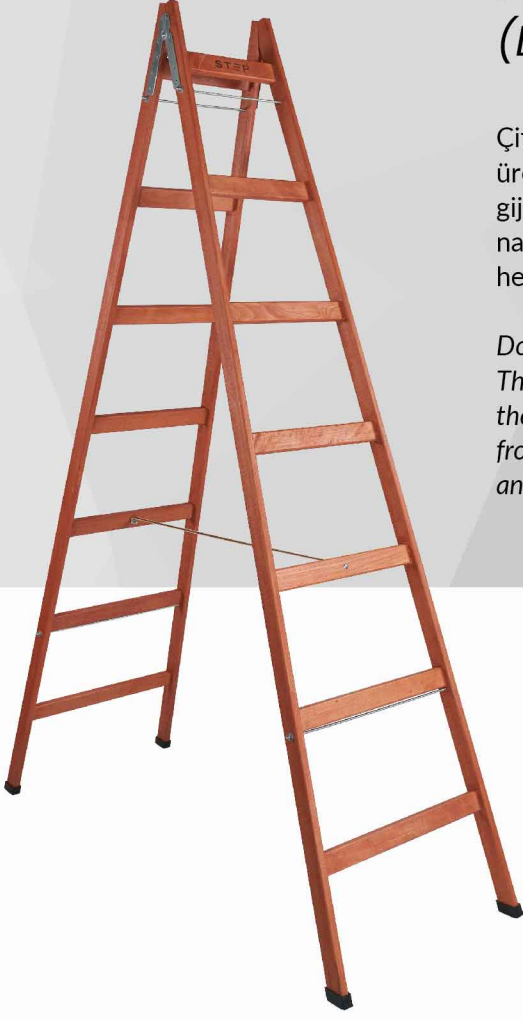

STEP®

Her Adımda Güven

www.stepmerdiven.com

Endüstriyel Tip Merdivenler (Industrial Ladders)

Frigya Çift Çıkışlı Ahşap Merdiven (Double-sided Wooden Ladder)

Çift çıkışlı ahşap merdivenlerimiz, birinci sınıf kayın kereste kullanılarak üretilmektedir. Ayaklar arası gergi ipi, basamaklar arasına iki adet çelik gijon, 2 mm sac menteşe, kaydırmazlık özelliğini arttırmak için ayaklarına özel üretim kauçuk pabuç kullanılmış, güvenli ve kaliteli kullanım hedeflenmiştir. Taşıma kapasitesi 135kg'dır.

Double sided wooden ladders are produced by using first quality lumber. There is a guy rope between the legs and two steel bars are placed between the steps to enhance the strength. In addition to these, hinges are produced from 2 mm metal sheets. The rubber shoes are custom engineered to ensure anti-slip. Maximum loading capacity is 135kgs.

It has been designed with three legs to facilitate easy fruit harvesting by getting closer to tree cotter which is under the third leg, ensures a secure position on the soil surfaces. The guy ropes are used between legs and steel bars between the steps contribute to its overall stability. Maximum loading capacity is 135kgs and height is 2.90m.