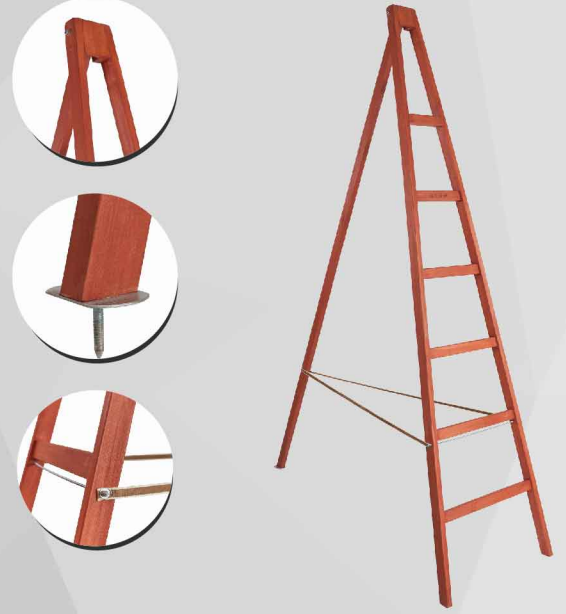

Double sided wooden ladders are produced by using first quality lumber. There is a guy rope between the legs and two steel bars are placed between the steps to enhance the strength. In addition to these, hinges are produced from 2 mm metal sheets. The rubber shoes are custom engineered to ensure anti-slip. Maximum loading capacity is 135kgs.

FRİGYA ÇİFT ÇIKIŞLI MERDİVENLER (DOUBLE SIDED WOODEN LADDERS)	MERDİVEN BOYU (LENGTH) (CM)	MERDİVEN ENİ (WIDTH) (CM)	AÇIK HALDE BOYU (OPEN SIZE) (CM)	AÇIK HALDE AYAK ARASI GENİŞLİĞİ (OPEN LEG WIDTH) (CM)	BASAMAK ADEĐİ (NUMBER OF STEPS)	MERDİVEN AĞIRLIĞI (WEIGHT) (KG)
3 BASAMAK (STEPS)	110	42	105	68	2 x 3	4,6
4 BASAMAK (STEPS)	140	46	135	85	2 x 4	6,3
5 BASAMAK (STEPS)	170	51	162	103	2 x 5	8
6 BASAMAK (STEPS)	200	55	191	121	2 x 6	9,5
7 BASAMAK (STEPS)	230	58	220	139	2 x 7	11
8 BASAMAK (STEPS)	260	62	252	136	2 x 8	12,7
9 BASAMAK (STEPS)	290	67	280	156	2 x 9	13,9

It has been designed with three legs to facilitate easy fruit harvesting by getting closer to tree cotter which is under the third leg, ensures a secure position on the soil surfaces. The guy ropes are used between legs and steel bars between the steps contribute to its overall stability. Maximum loading capacity is 135kgs and height is 2.90m.

3 step Double Sided wooden ladders are used in industrial grade applications it has been produced with special hinges, guy ropes and steel bars for enhanced safety and durability. Maximum loading capacity is 135 kgs, when it opens height is 88 cm and width is 39 cm.